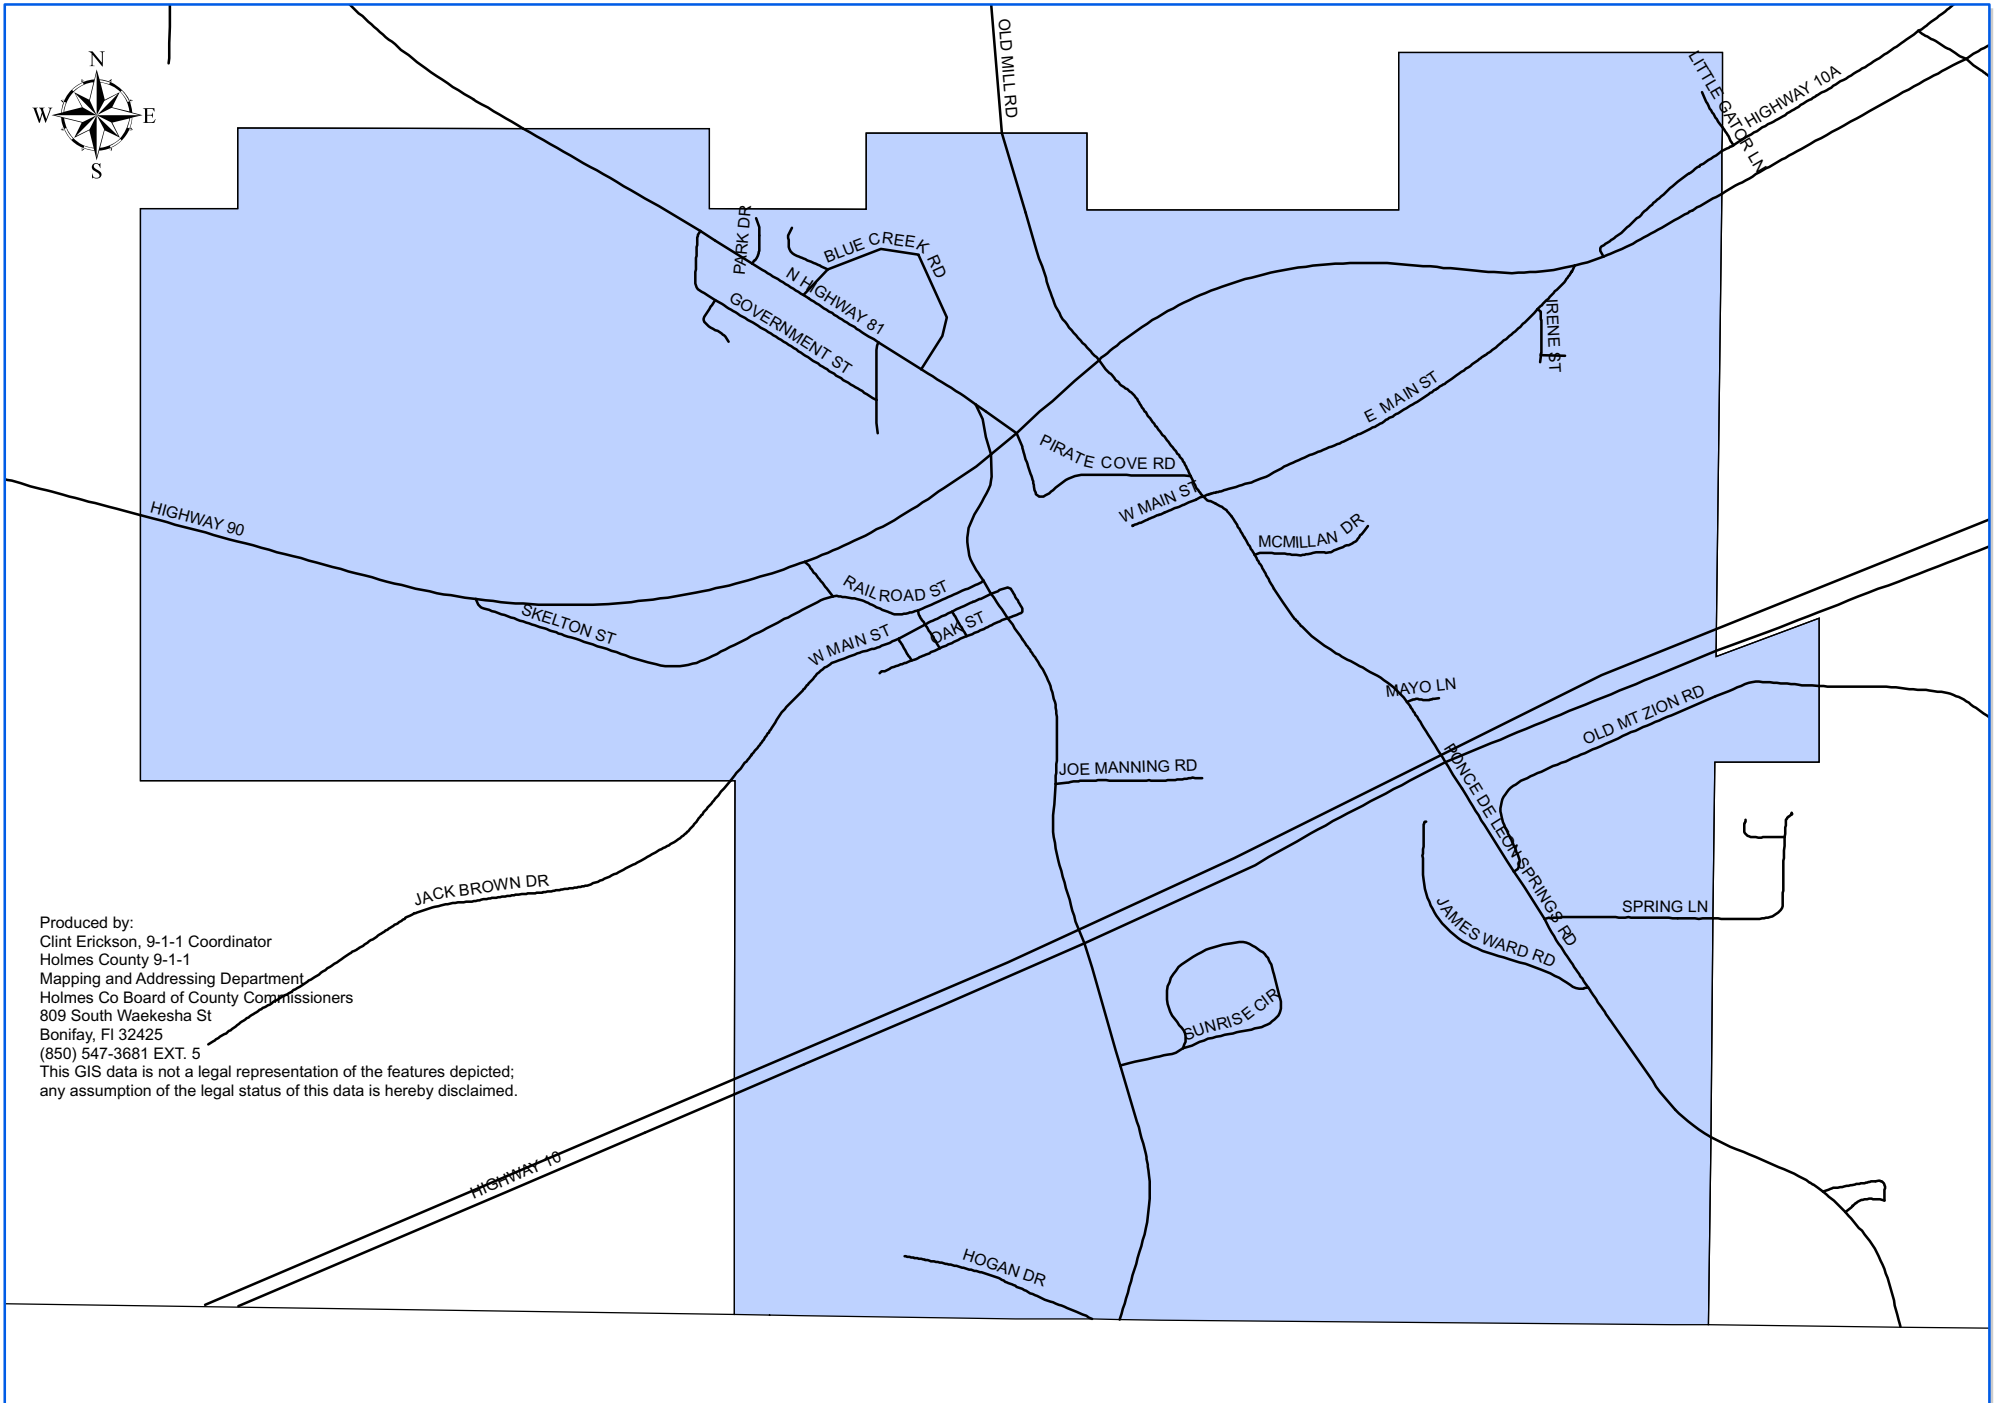

Map of Ponce De Leon

Produced by:
Clint Erickson, 9-1-1 Coordinator
Holmes County 9-1-1
Mapping and Addressing Department
Holmes Co Board of County Commissioners
809 South Waekesha St
Bonifay, FL 32425
(850) 547-3681 EXT. 5
This GIS data is not a legal representation of the features depicted;
any assumption of the legal status of this data is hereby disclaimed.