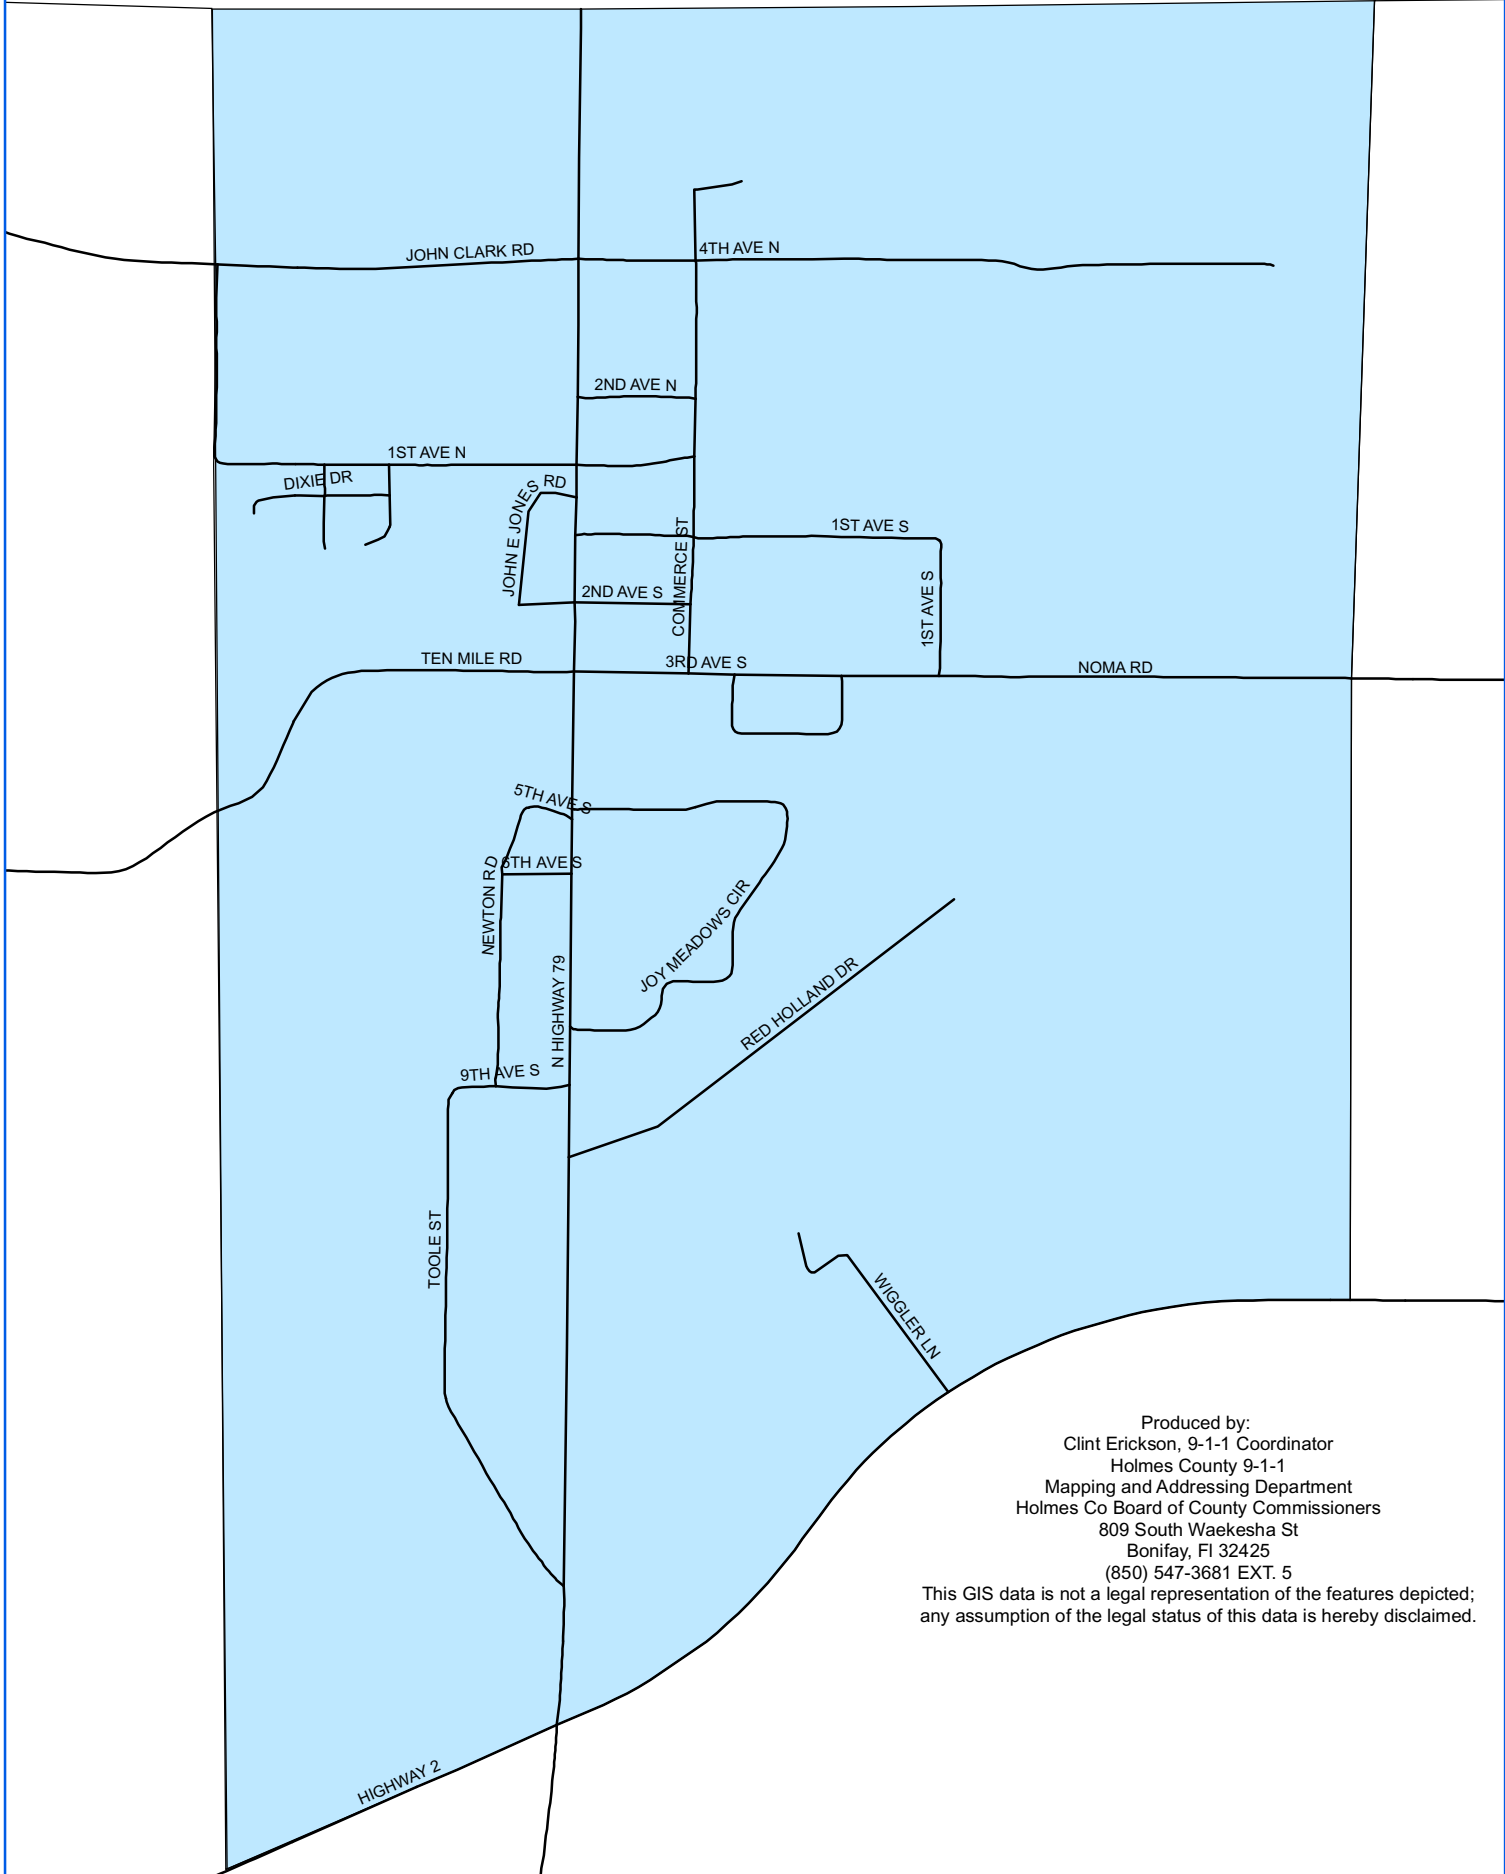

Map of Esto

Produced by:
Clint Erickson, 9-1-1 Coordinator
Holmes County 9-1-1
Mapping and Addressing Department
Holmes Co Board of County Commissioners
809 South Waekesha St
Bonifay, FL 32425
(850) 547-3681 EXT. 5

This GIS data is not a legal representation of the features depicted;
any assumption of the legal status of this data is hereby disclaimed.