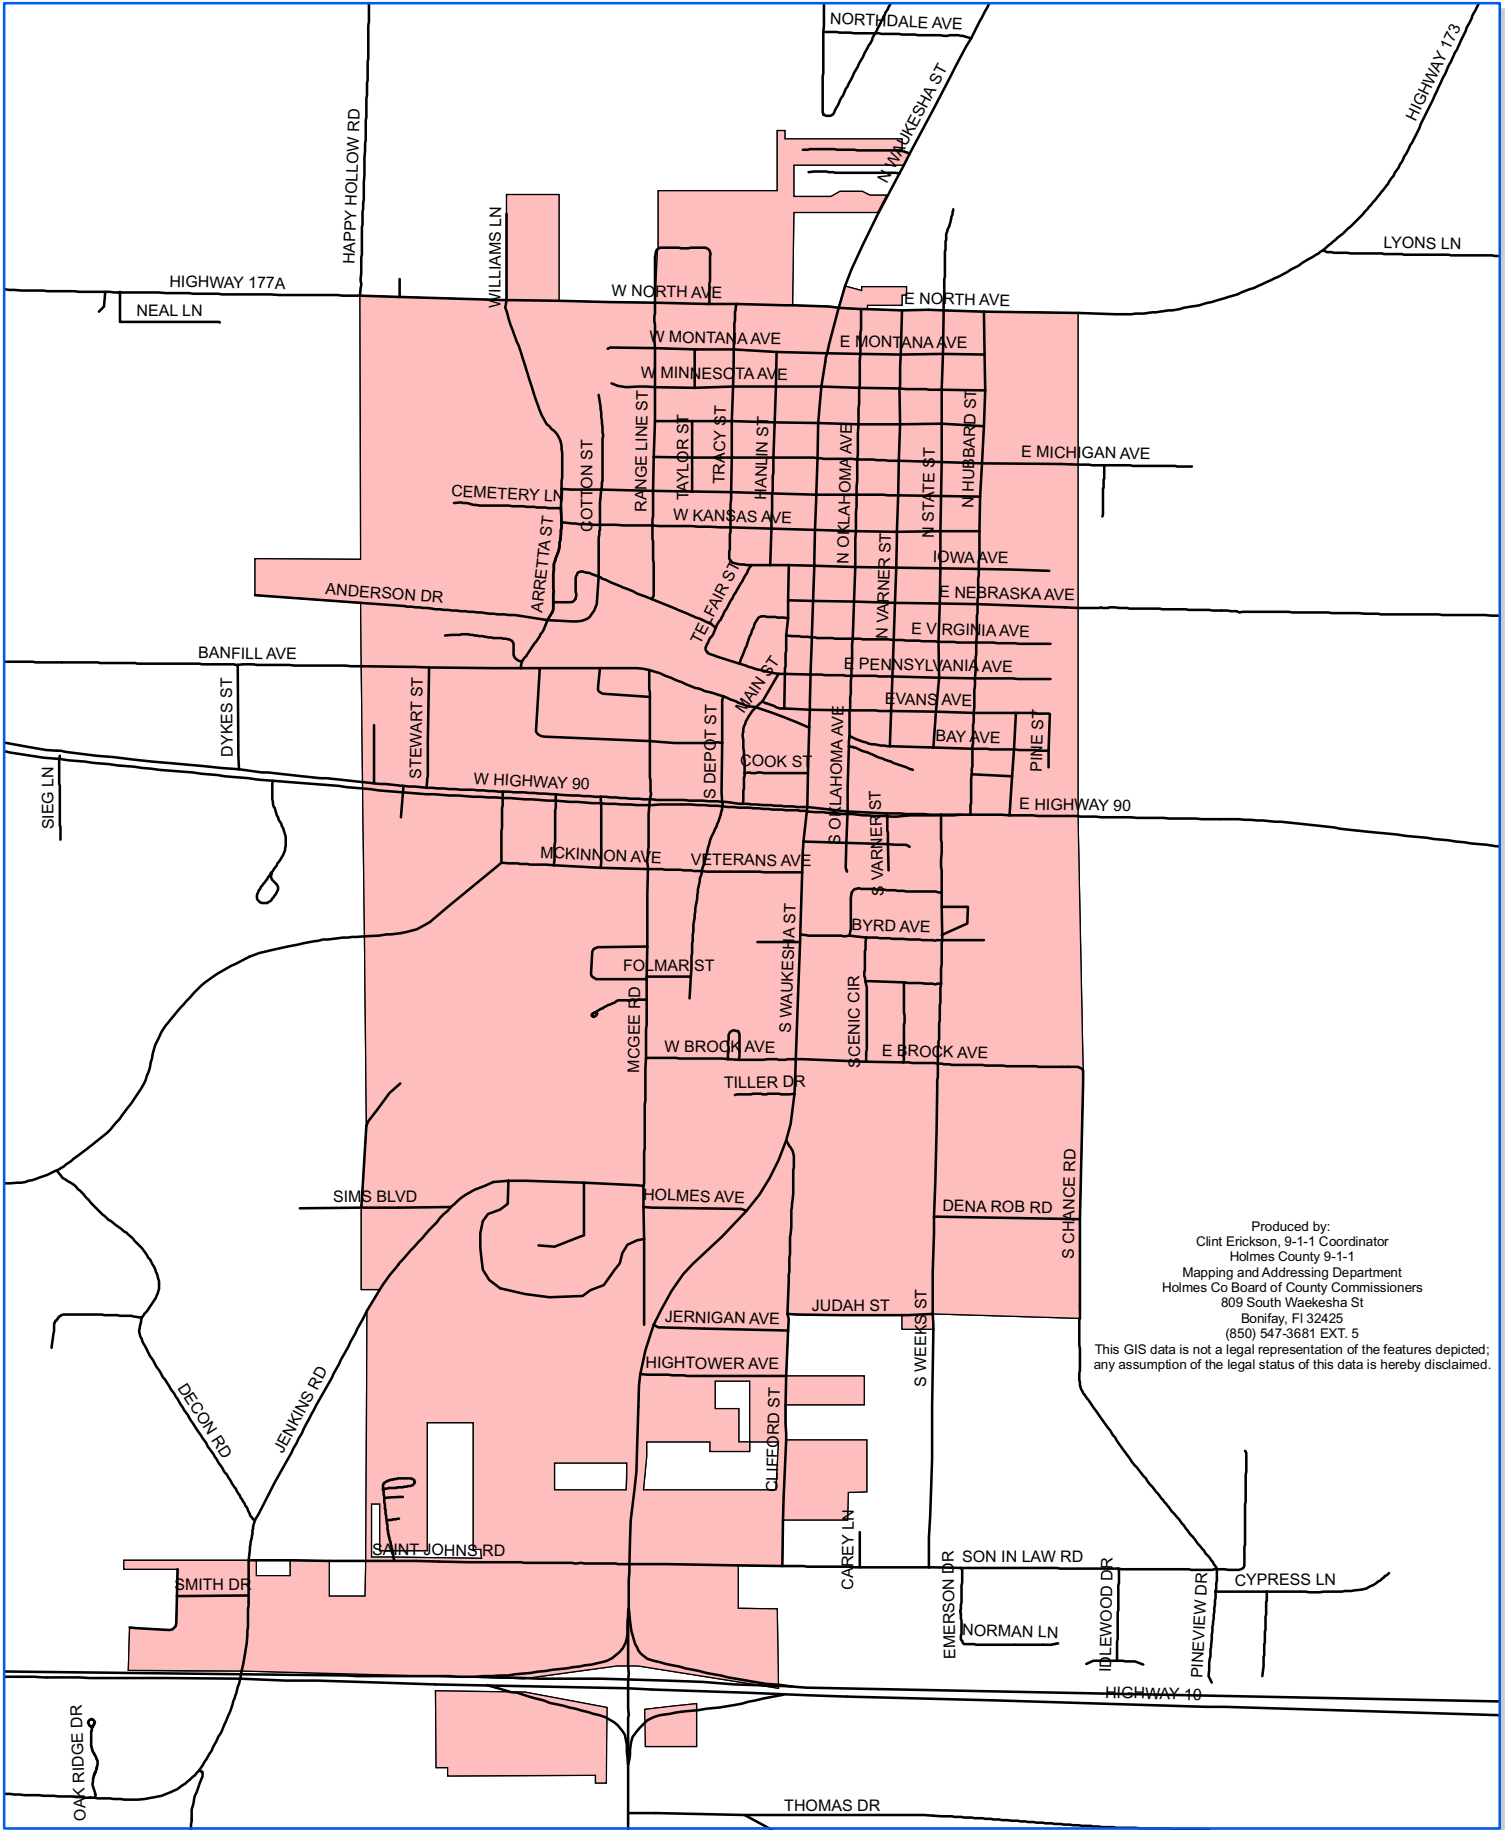

Map of Bonifay

Produced by:
Clint Erickson, 9-1-1 Coordinator
Holmes County 9-1-1
Mapping and Addressing Department
Holmes Co Board of County Commissioners
809 South Waekesha St
Bonifay, FL 32425
(850) 547-3681 EXT. 5